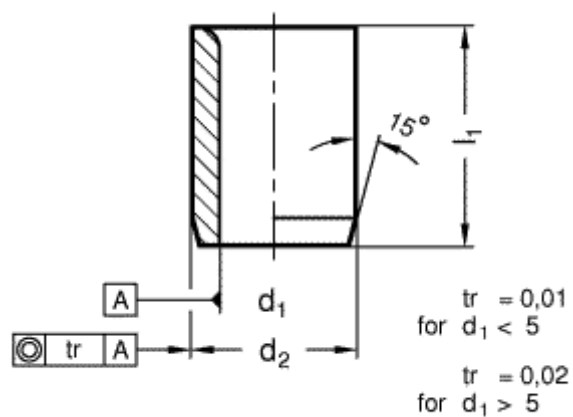

Article number: 201135006

Description: E+G Guide bush DIN 179-B2,5-9-A
(M3) without collar

Measures

$d_1 = 2,5$ for M3

$d_2 = 5$

$l_1 = 9$